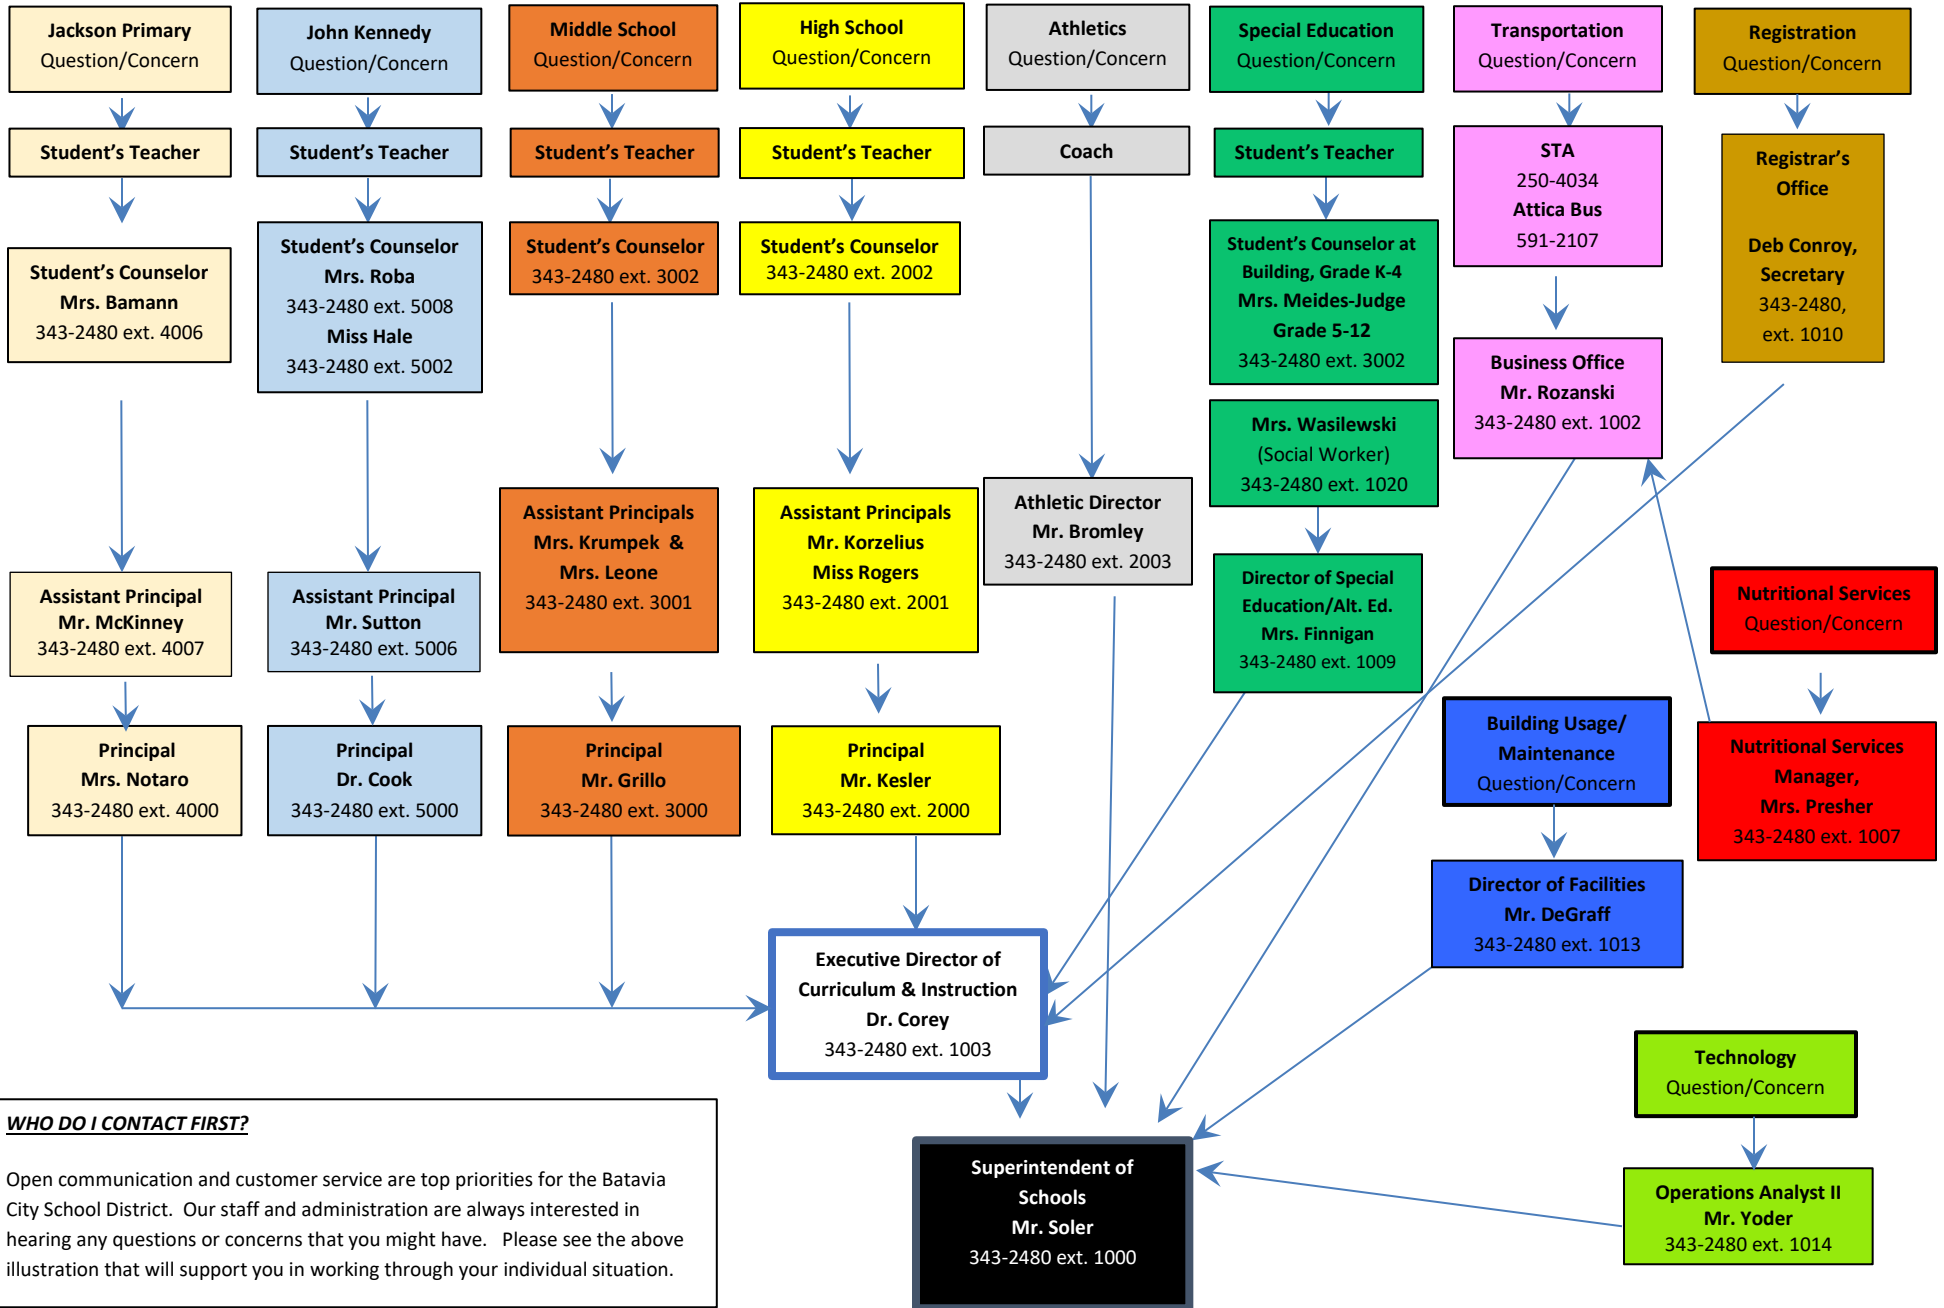

BATAVIA CITY SCHOOL DISTRICT Who Do I Contact First?

WHO DO I CONTACT FIRST?

Open communication and customer service are top priorities for the Batavia City School District. Our staff and administration are always interested in hearing any questions or concerns that you might have. Please see the above illustration that will support you in working through your individual situation.